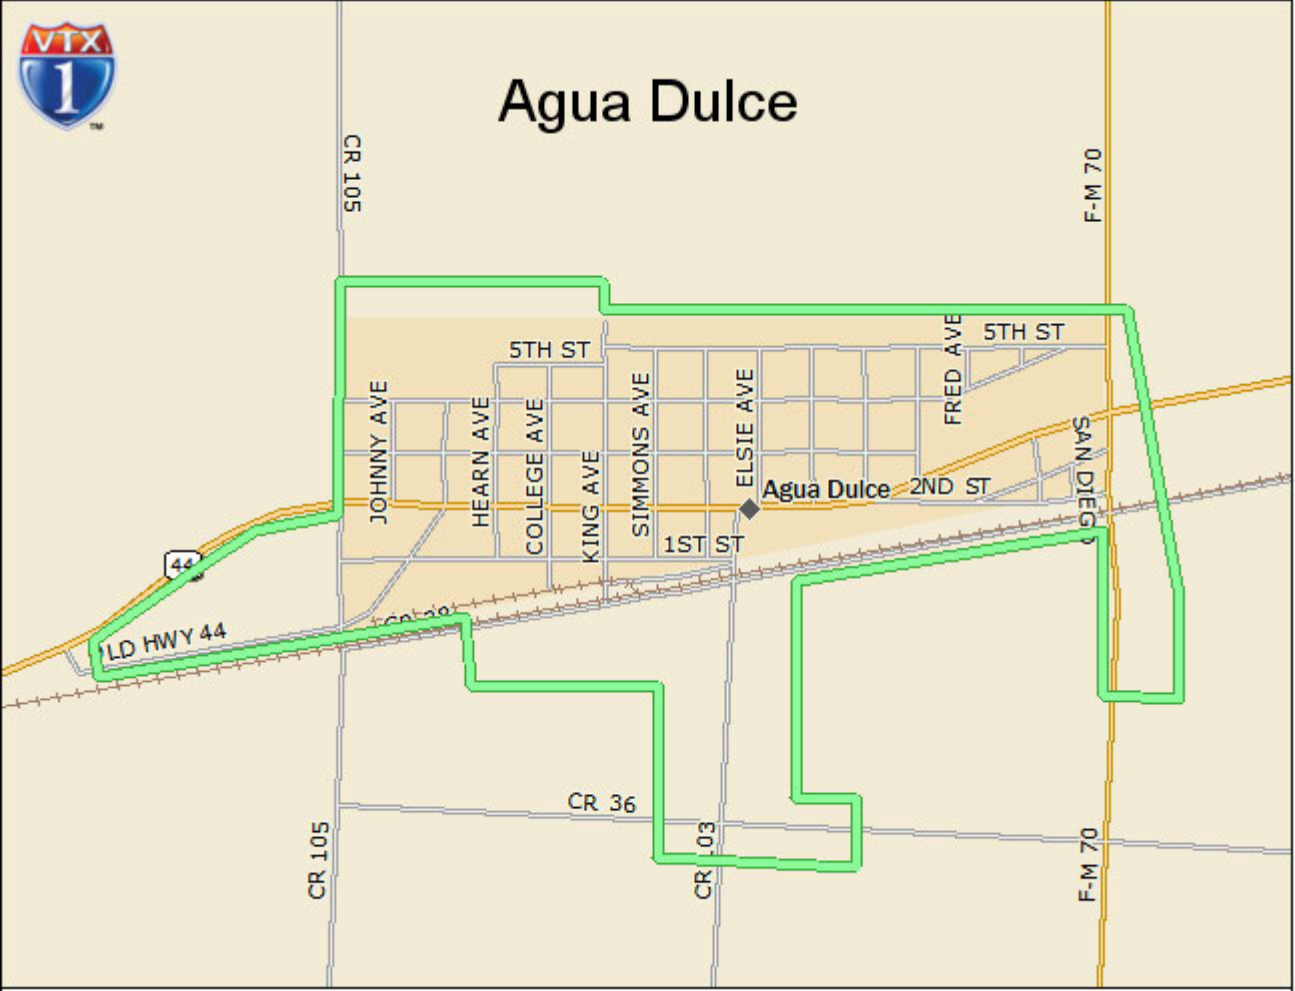

Agua Dulce

CR 105

F-M 70

CR 105

CR 36

CR 03

F-M 70

44

LD HWY 44

JOHNNY AVE

HEARN AVE

COLLEGE AVE

KING AVE

SIMMONS AVE

ELSIE AVE

FRED AVE

5TH ST

5TH ST

1ST ST

2ND ST

SAN DIEGO

Agua Dulce