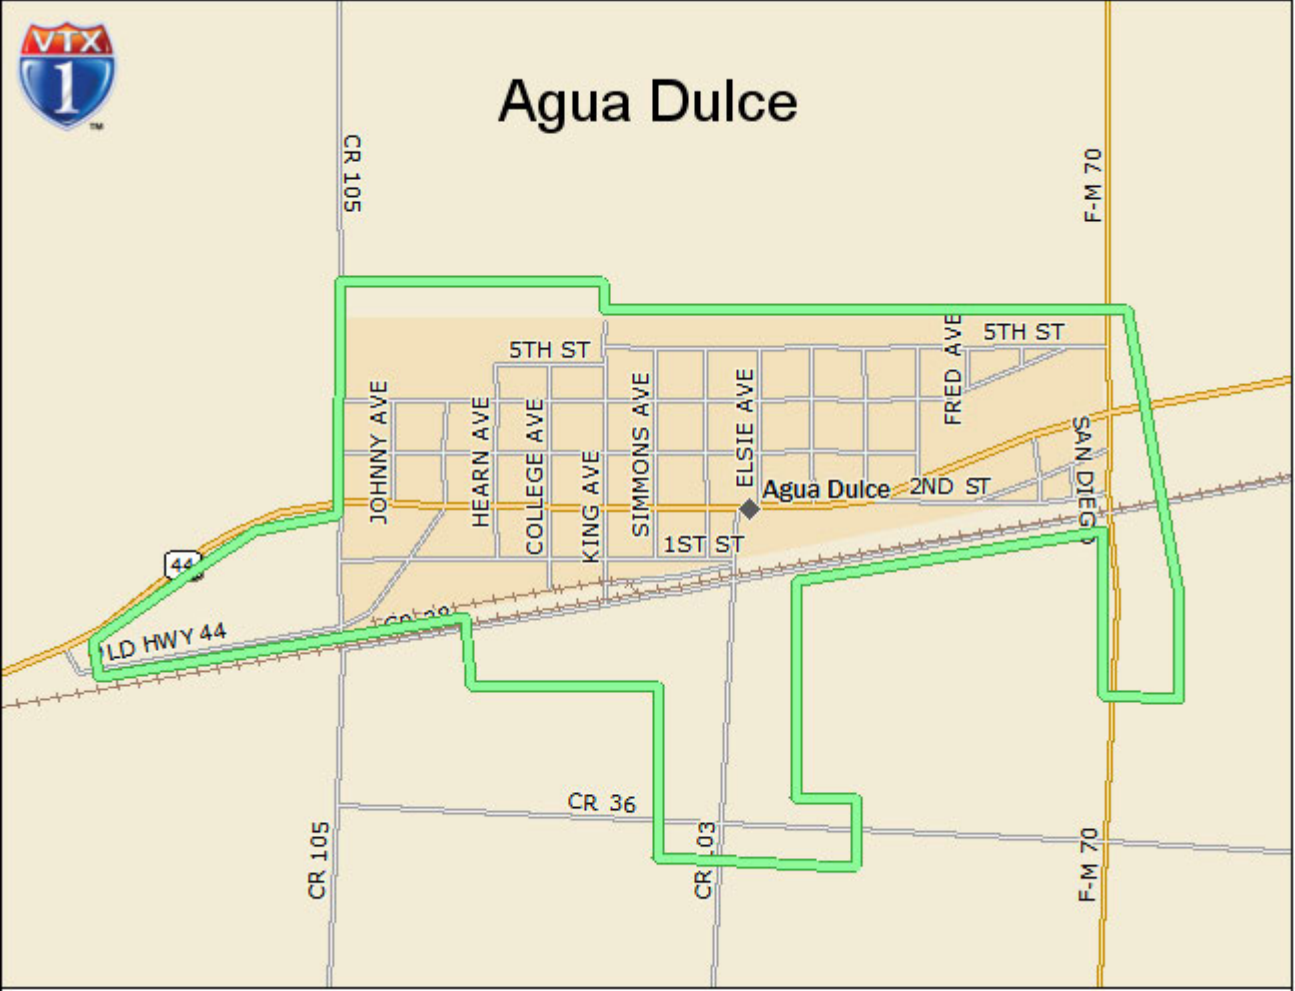

Agua Dulce

CR 105

F-M 70

CR 105

CR 36

CR 03

F-M 70

44

LD HWY 44

JOHNNY AVE

HEARN AVE

COLLEGE AVE

KING AVE

SIMMONS AVE

ELSIE AVE

FRED AVE

5TH ST

5TH ST

1ST ST

2ND ST

Agua Dulce

SAN DIEGO